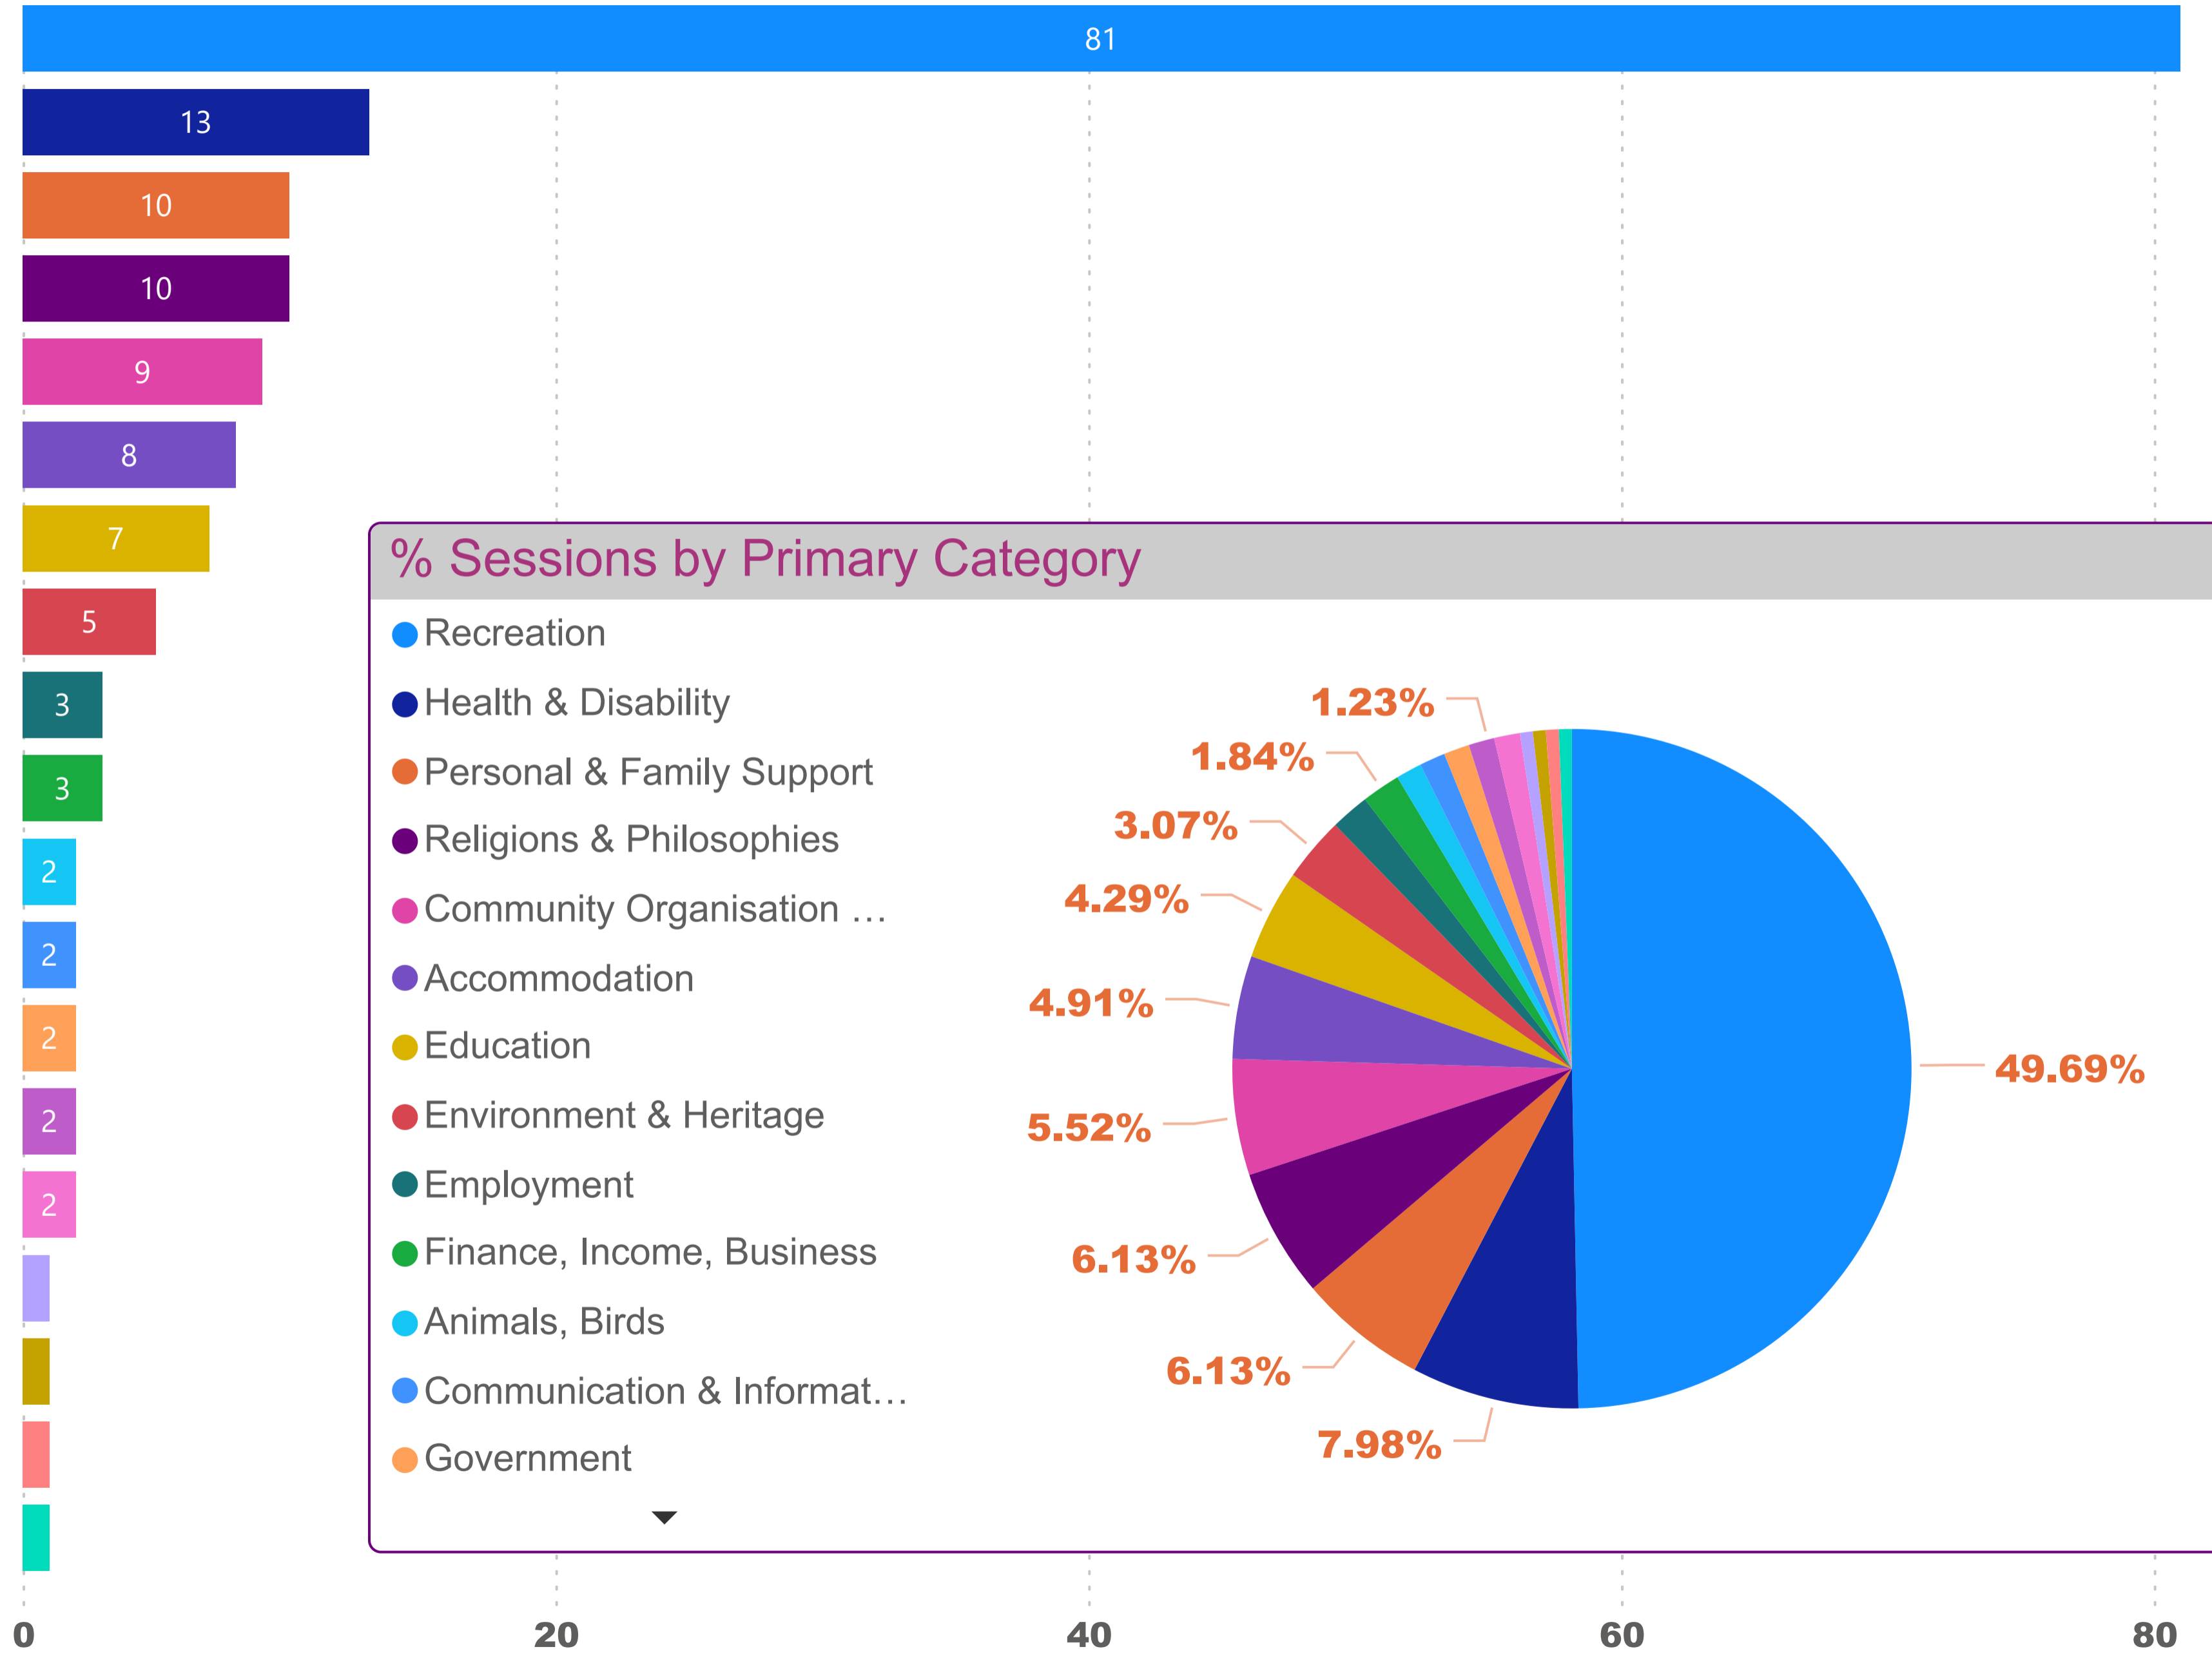

### % Sessions by Organisation

- Patient Assistance Trans...
- Child & Family Hea...
- Telfer, Sam MP - St...
- Community House ...
- Police Station - Por...
- Port Lincoln Hospit...
- Port Lincoln Comm...
- Port Lincoln History...
- Meals on Wheels S...
- Cara - Port Lincoln
- Port Lincoln Netball...

### Port Lincoln Council - Sessions by Organization (FY 2022-2023)

# Port Lincoln Council - Organization Count by Primary category (FY 2022-2023)

**Recreation**  
**Health & Disability**  
**Personal & Family Support**  
**Religions & Philosophies**  
**Community Organisation & Development**  
**Accommodation**  
**Education**  
**Environment & Heritage**  
**Employment**  
**Finance, Income, Business**  
**Animals, Birds**  
**Communication & Information Services**  
**Government**  
**Public Safety**  
**Rural Organisation & Development**  
**Citizenship, Nationality**  
**Material & Practical Needs**  
**Service Moved or Closed**  
**Transport**