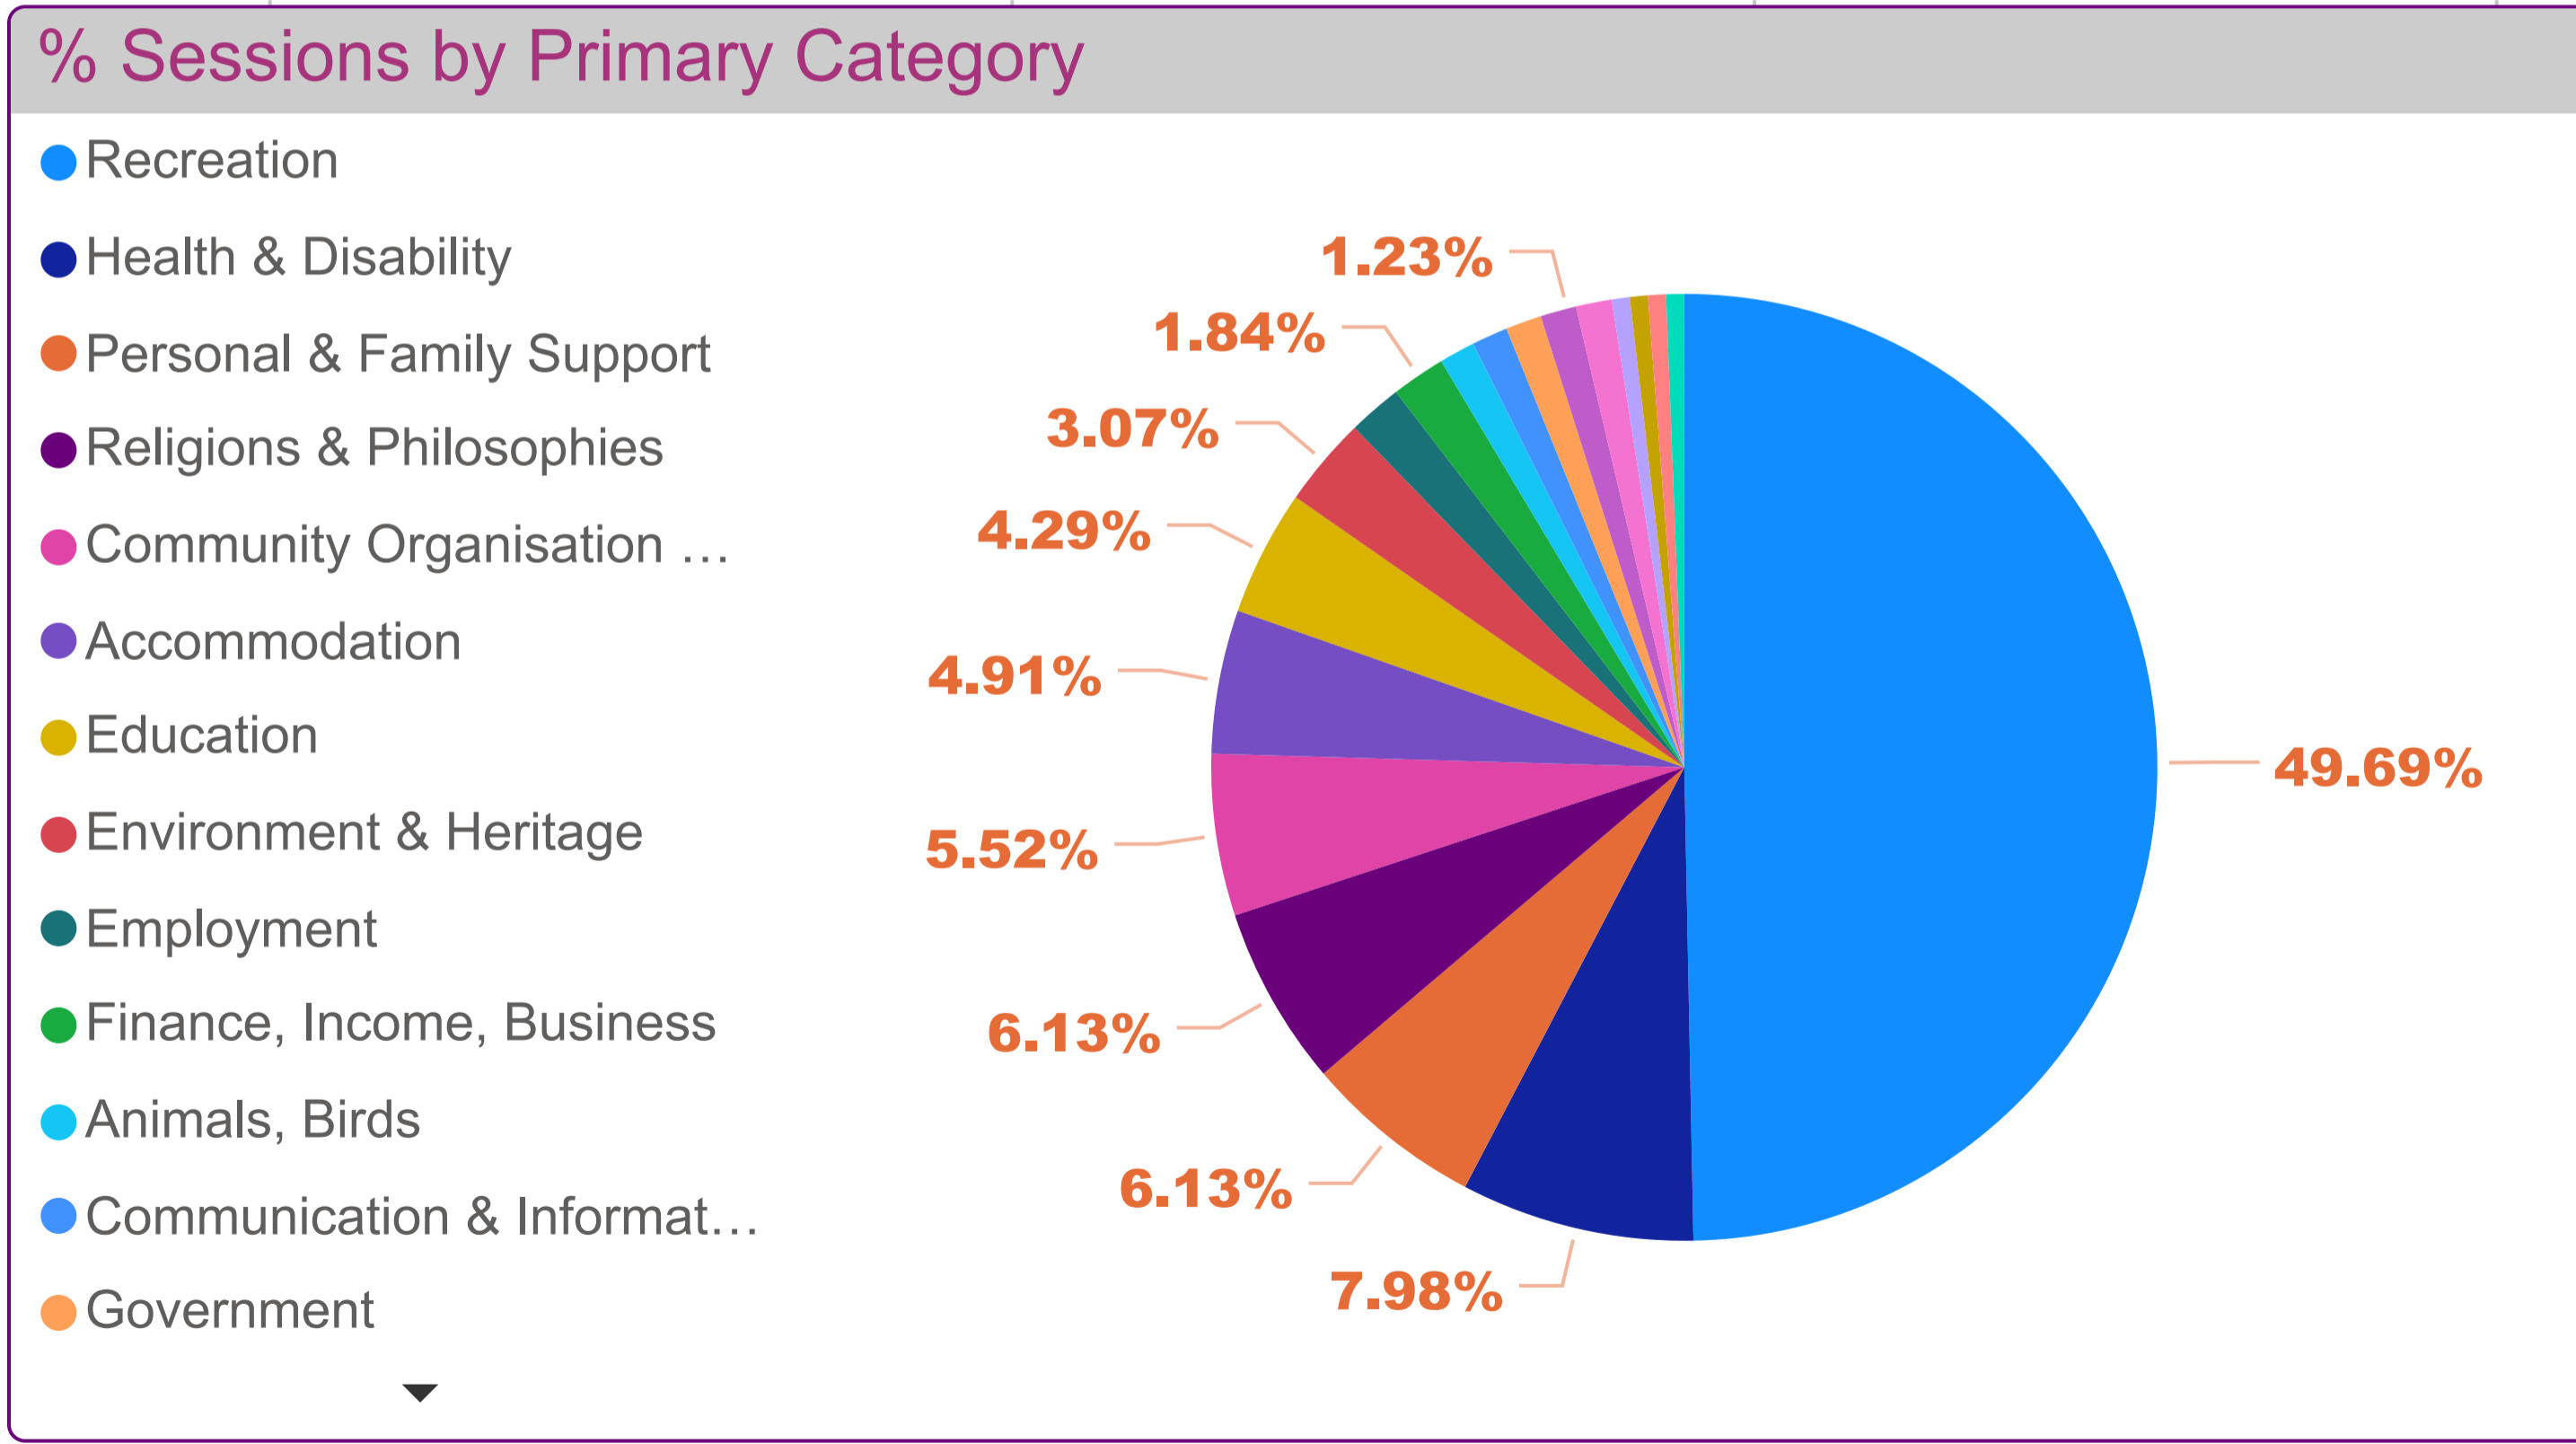

Port Lincoln Council - Organization Count by Primary category (FY 2022-2023)

Recreation
Health & Disability
Personal & Family Support
Religions & Philosophies
Community Organisation & Development
Accommodation
Education
Environment & Heritage
Employment
Finance, Income, Business
Animals, Birds
Communication & Information Services
Government
Public Safety
Rural Organisation & Development
Citizenship, Nationality
Material & Practical Needs
Service Moved or Closed
Transport