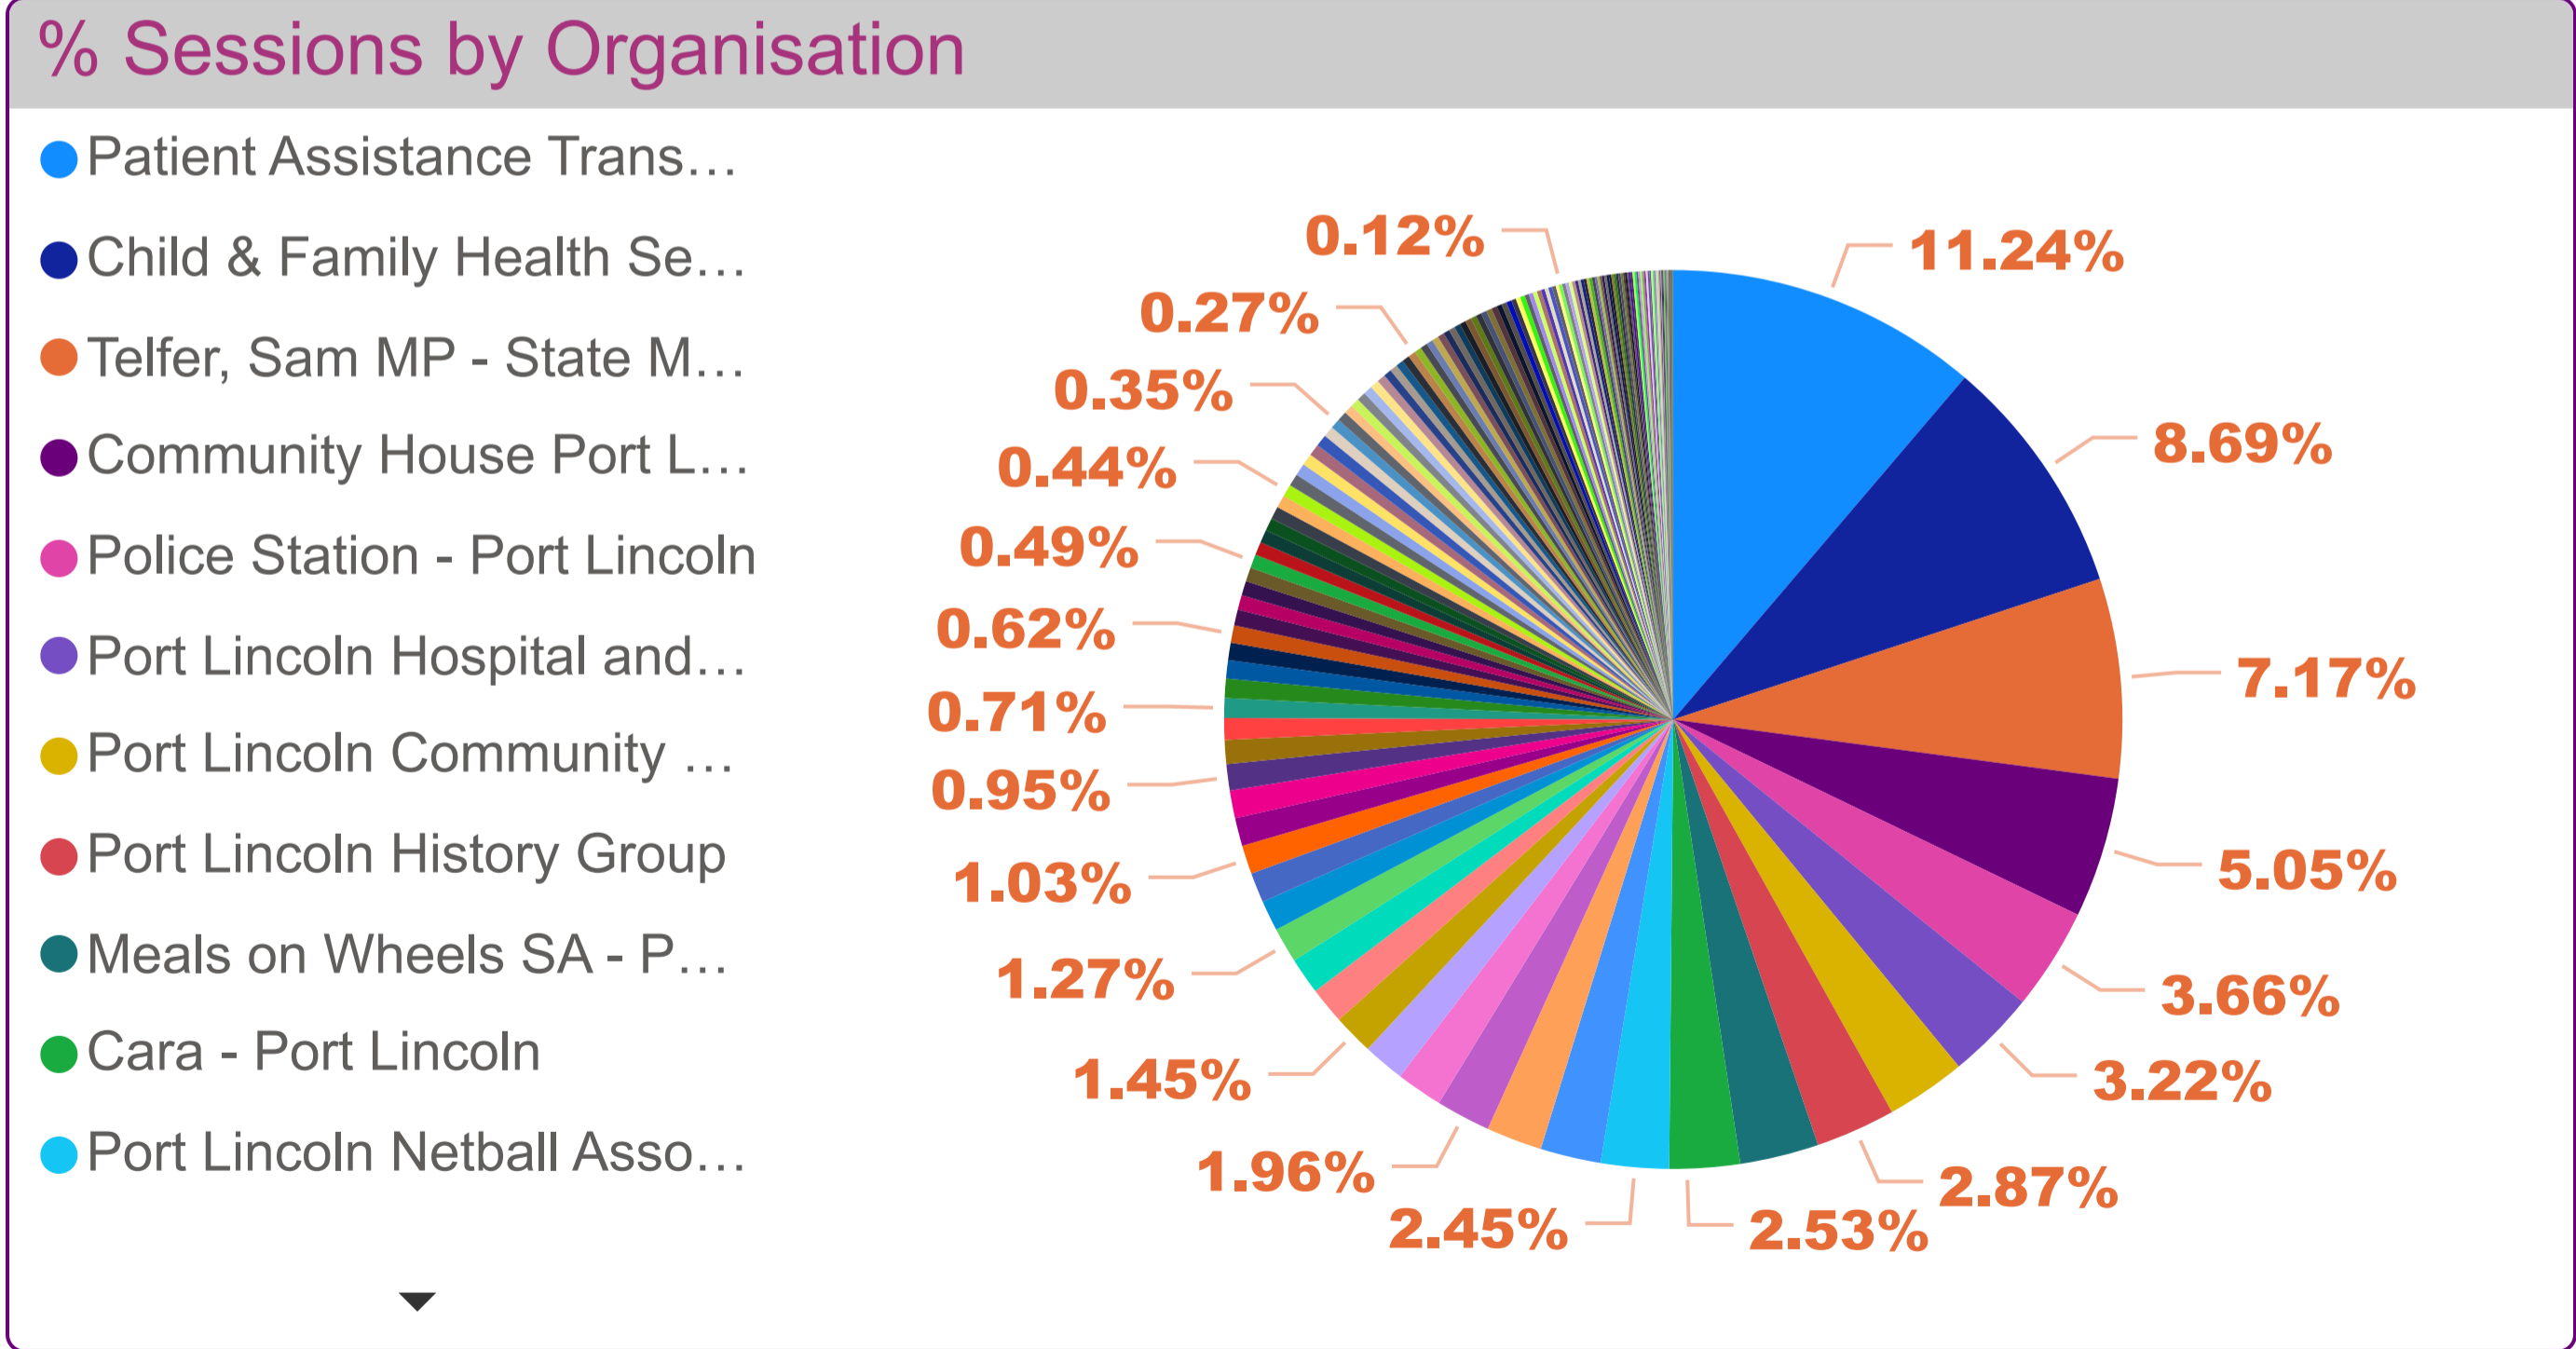

Port Lincoln Council - Sessions by Organization (FY 2022-2023)

Organization	Sessions
Patient Assistance Transport Scheme - Port Lincoln	666
Child & Family Health Service - Port Lincoln	515
Telfer, Sam MP - State Member for Flinders	425
Community House Port Lincoln	299
Police Station - Port Lincoln	217
Port Lincoln Hospital and Health Services Inc.	191
Port Lincoln Community Health Service	170
Port Lincoln History Group	170
Meals on Wheels SA - Port Lincoln	168
Cara - Port Lincoln	150
Port Lincoln Netball Association	145
Port Lincoln Old Style Dance Group Inc.	129
Port Lincoln Little Athletics Club Inc.	119
Port Lincoln Aboriginal Health Service Inc.	116
RSL Port Lincoln Sub Branch	99
Child & Adolescent Mental Health Service - Port Lincoln	89
Department for Child Protection - Port Lincoln	86
Eyre Peninsula Farmer and Fishermens Market	78
RSPCA Animal Care Centre - Port Lincoln	78
Port Lincoln Gymnastics Club	75
Probus Club - Port Lincoln Combined	65
South Australian Country Women's Association - Port Lincoln	64
Scouts SA - Port Lincoln	61
Port Lincoln Senior Citizens Club	60
Lincoln South Club Inc.	59
Bedford Port Lincoln	56
Australian Navy Cadets - Port Lincoln	51
Ravendale Community Sports Centre	46
Port Lincoln Sporting Car Club	42
Lincoln Auto Club Inc.	41