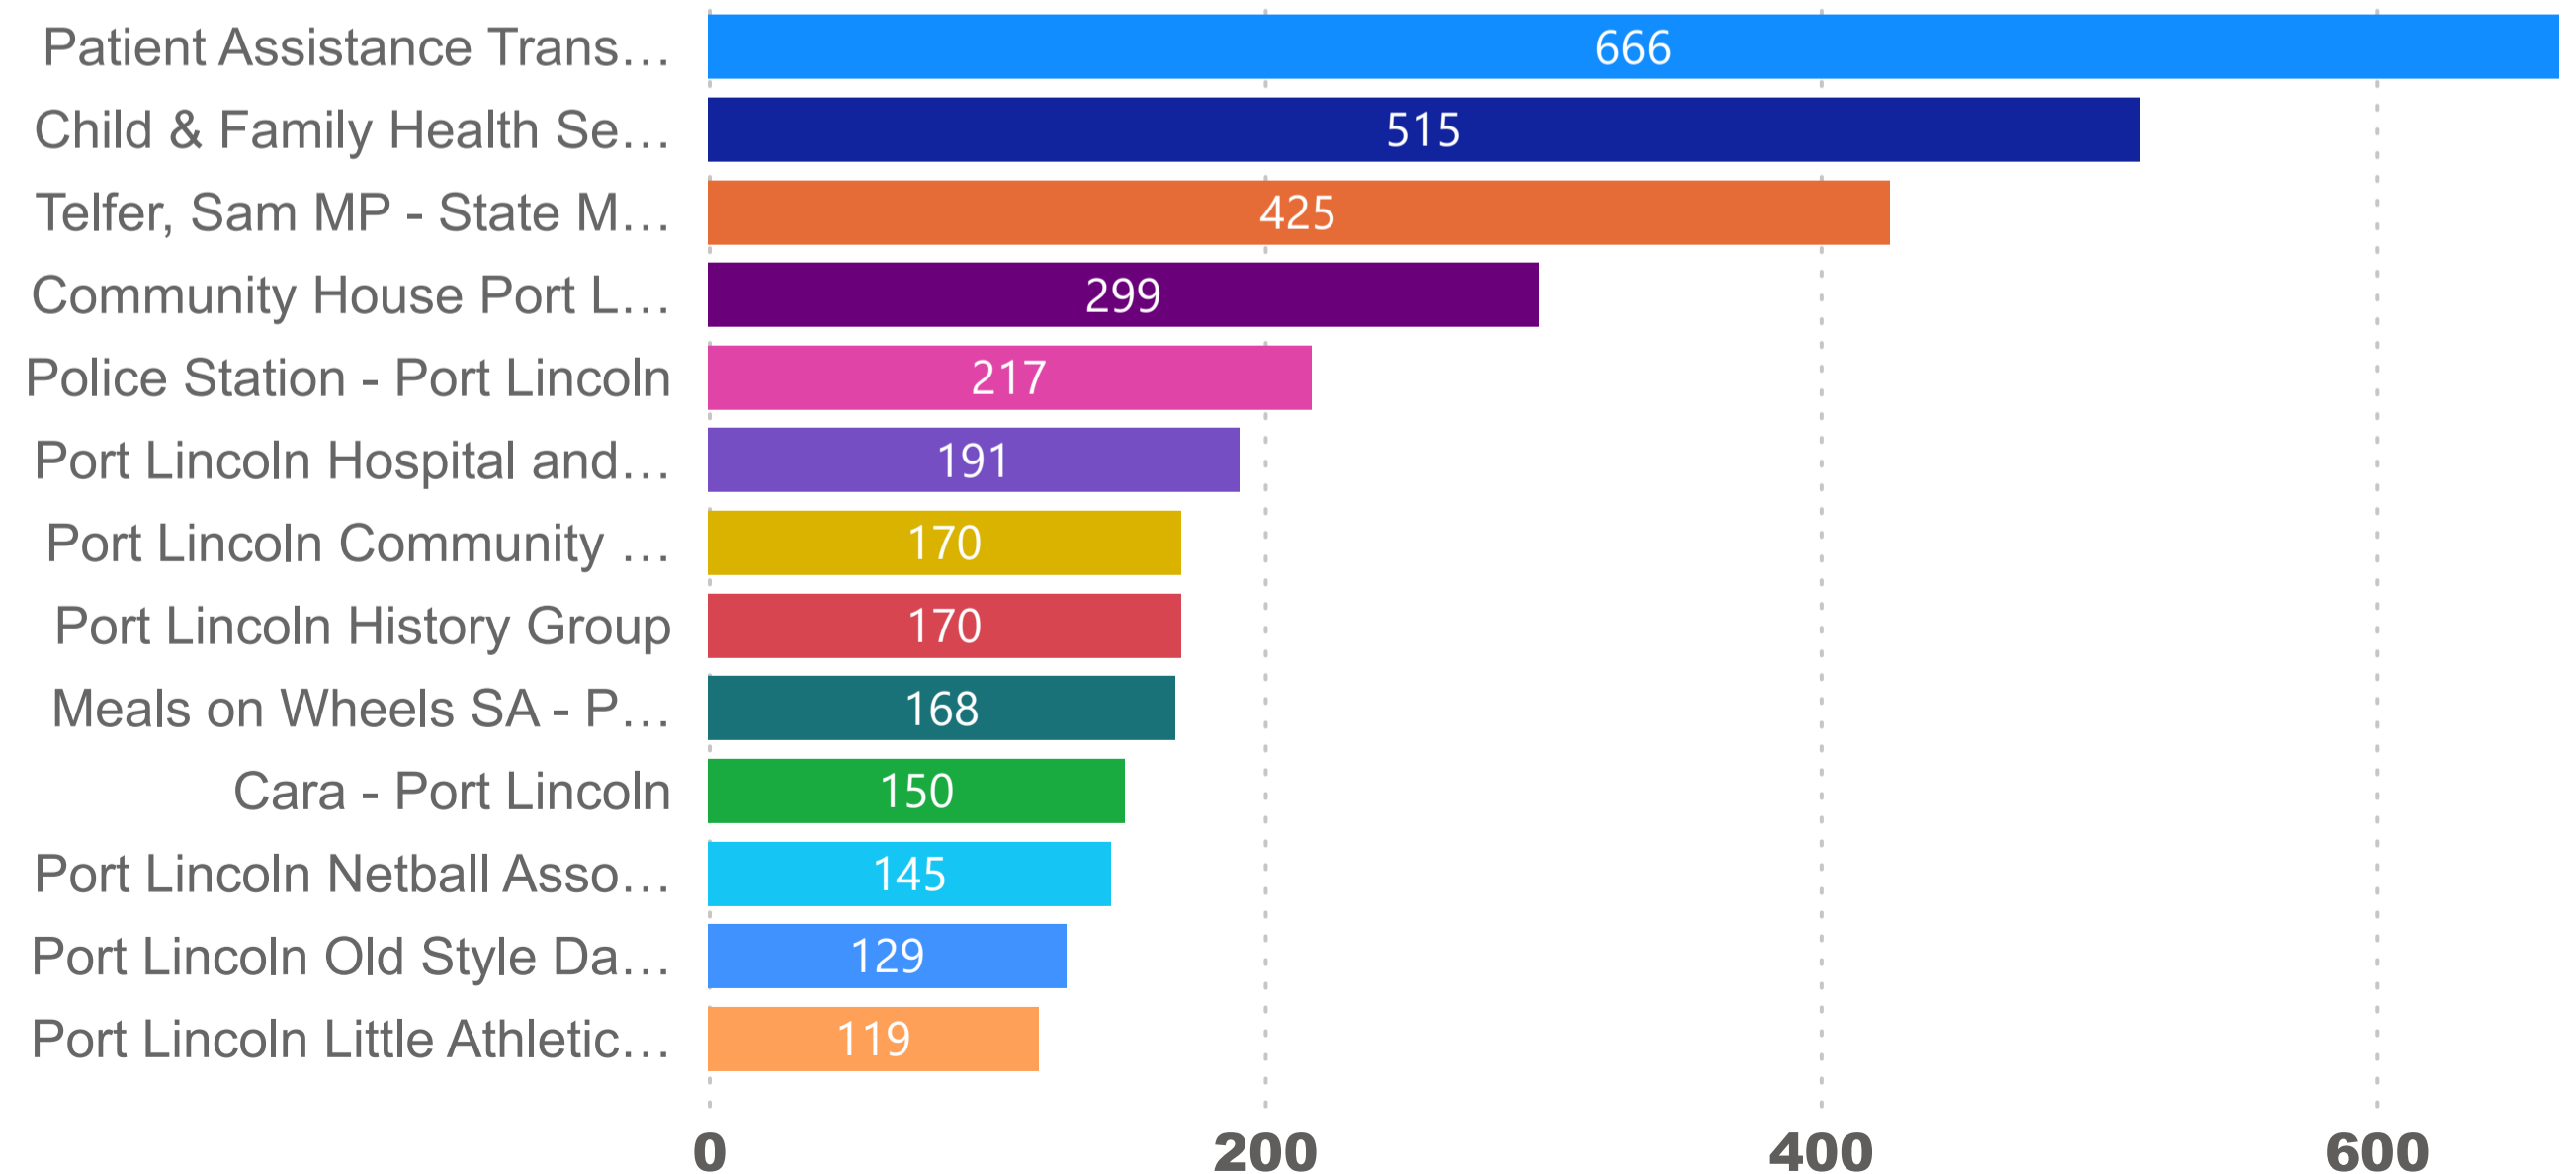

Port Lincoln Council - Sessions by Organization (FY 2022-2023)